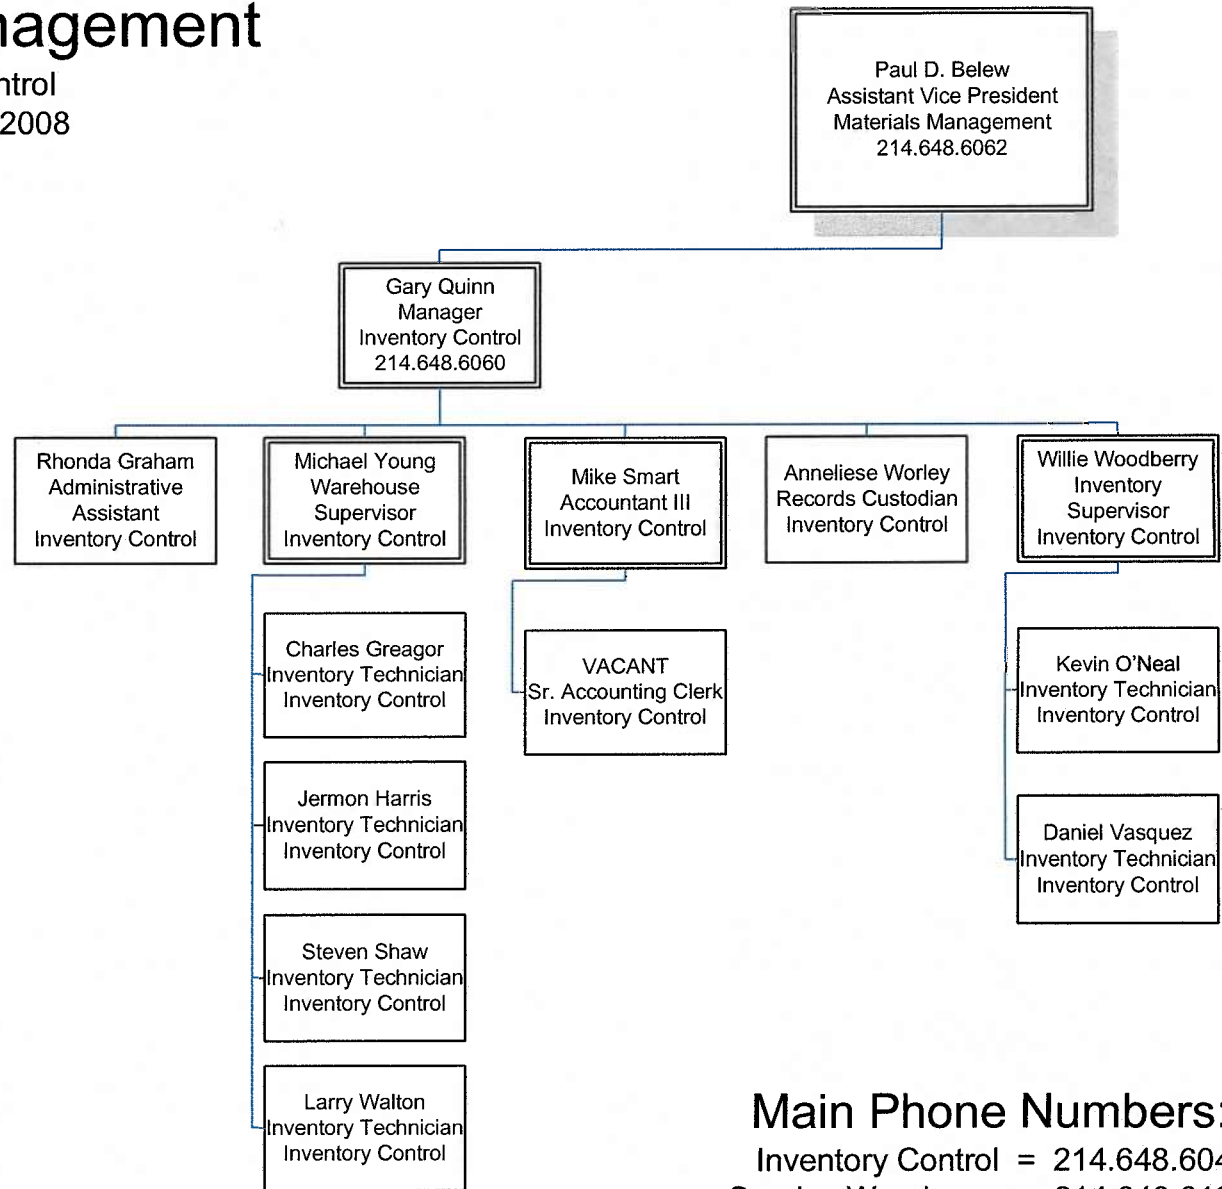

Materials Management

Inventory Control
September 1, 2008

Main Phone Numbers:
Inventory Control = 214.648.6042
Surplus Warehouse = 214.648.6191